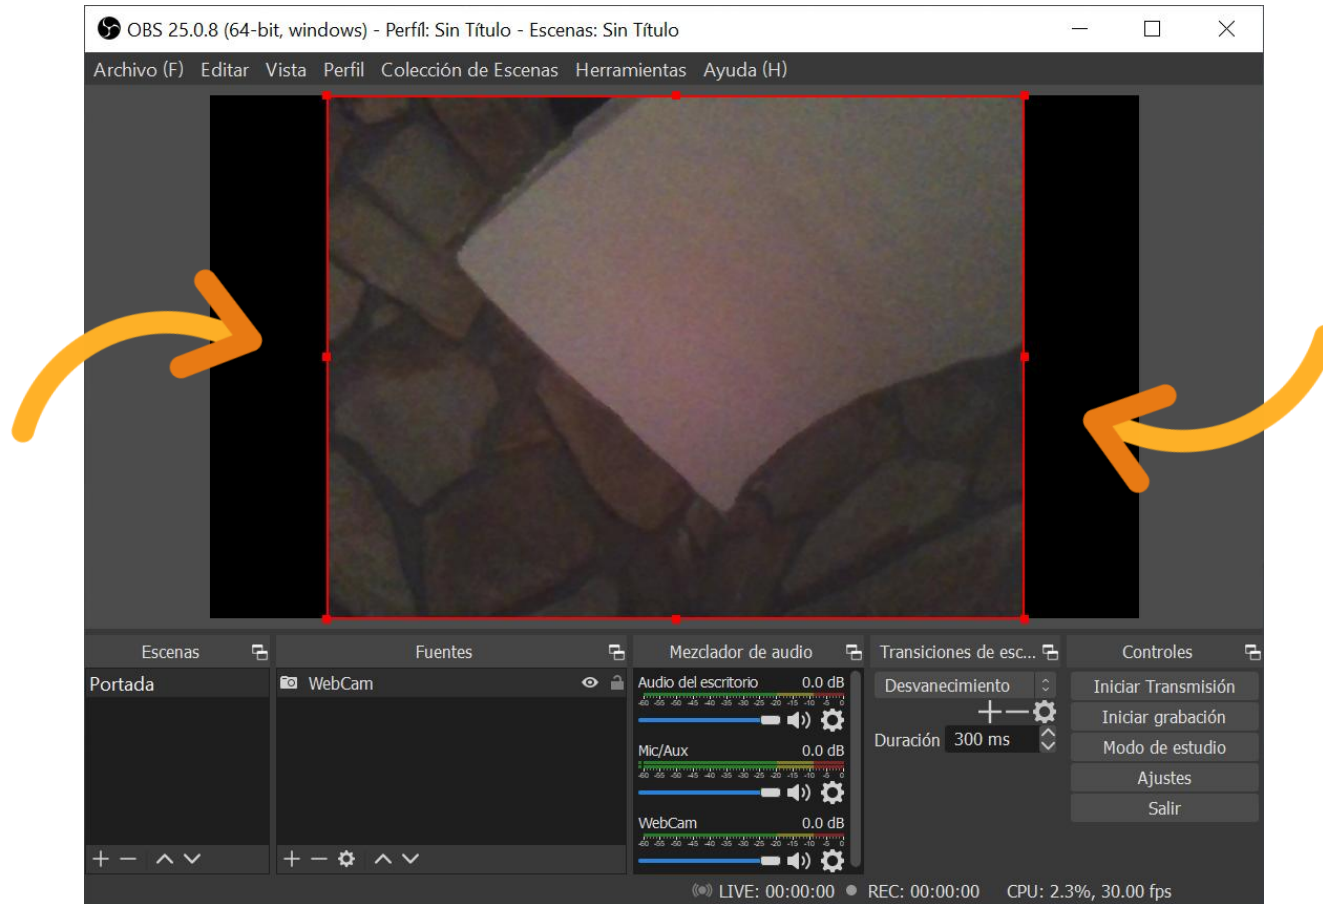

AMPLIAR I CONTENIR A LA SORTIDA

SOBRA ESPAI QUAN LA PROPORCIÓ NO COINCIDEIX